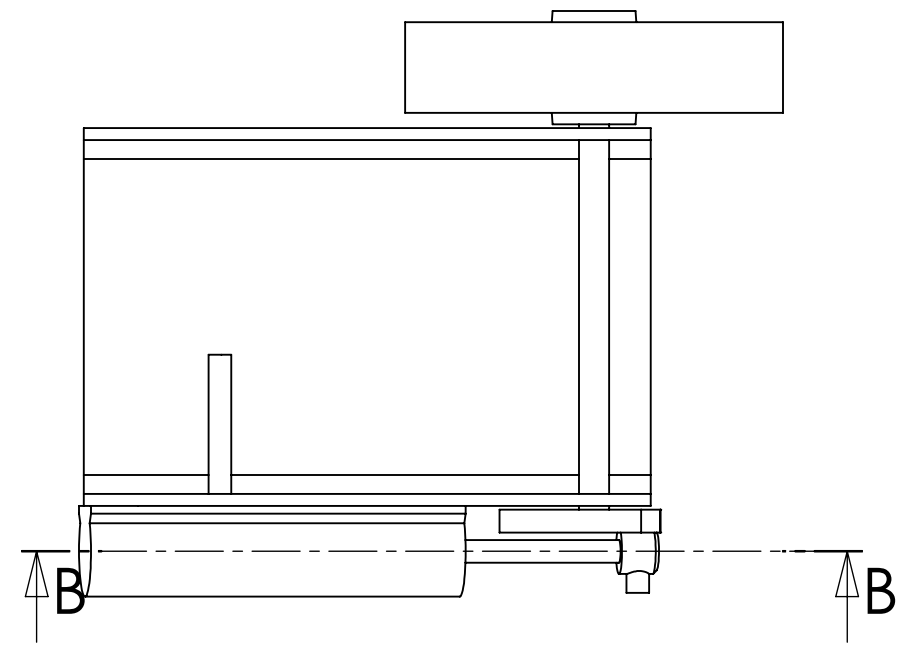

SECTION B-B

ITEM NO.	PART NUMBER	DESCRIPTION	seperated/QTY.
1		Frame	1
2		Crankshaft	1
3		Piston	1
4		Cylinder	1
5		Flywheel	1

NAME LEO KRASNOV  
 DATE 10-26-09  
 SCALE 1:1

TUTORIAL 10

WMD Designs  
 1 Underground Dr.  
 Middle of Nowhere, IL 55555