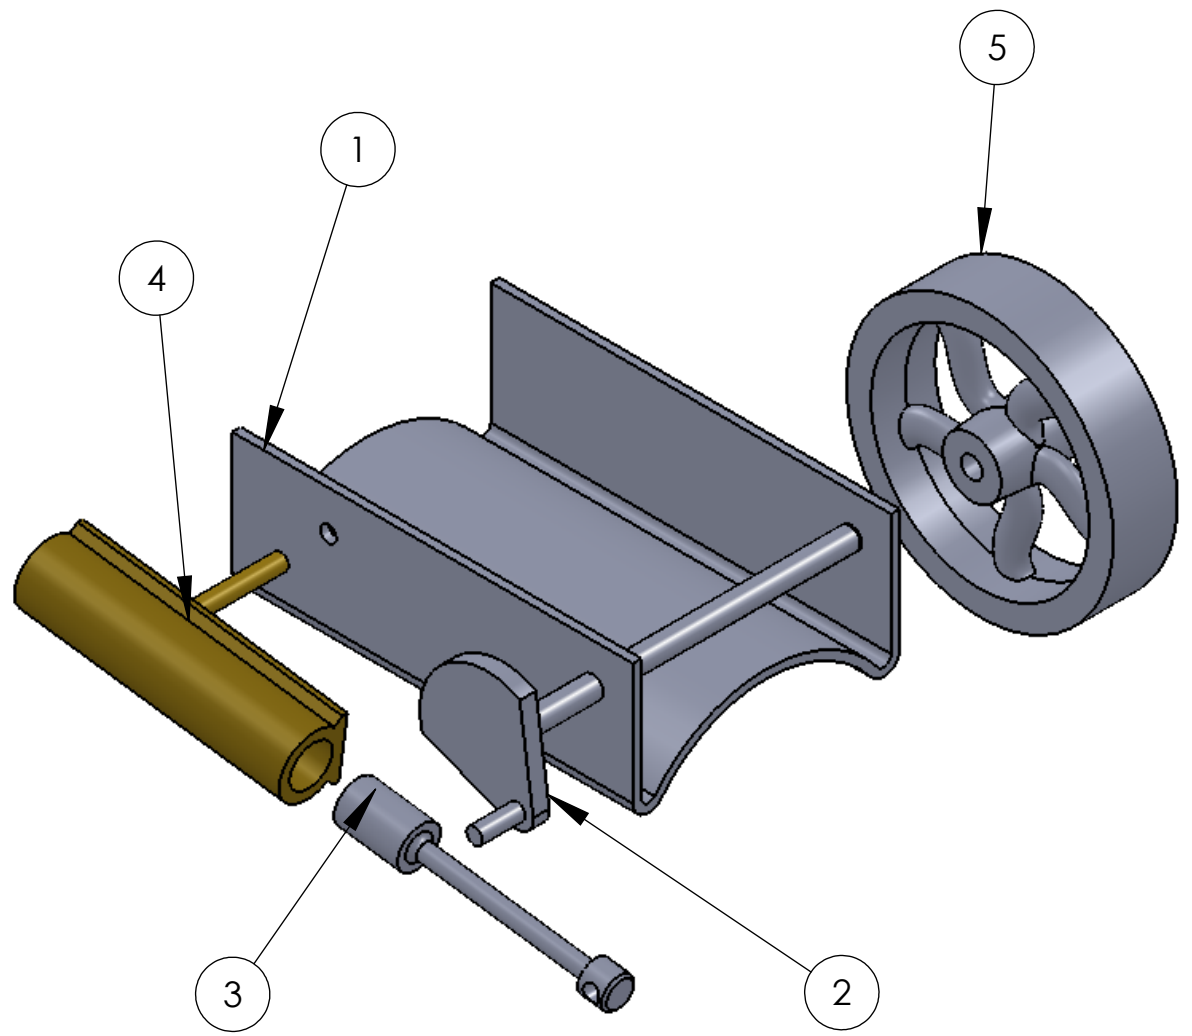

SECTION B-B

ITEM NO.	PART NUMBER	DESCRIPTION	seperated/QTY.
1		Frame	1
2		Crankshaft	1
3		Piston	1
4		Cylinder	1
5		Flywheel	1

NAME LEO KRASNOV  
 DATE 10-26-09  
 SCALE 1:1

TUTORIAL 10

WMD Designs  
 1 Underground Dr.  
 Middle of Nowhere, IL 55555